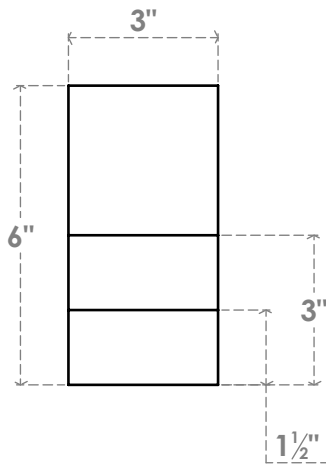

RFTP03X06X16GRN

3"W X 6"H X 16"L GREENSBORO ARCHITECTURAL GRADE PVC RAFTER TAIL

SIDE PROFILE

FRONT PROFILE

ISOMETRIC

EKENA MILLWORK
 2300 WEST MAIN ST.
 CLARKSVILLE, TX 75426
 TOLL FREE: 866-607-0453
 WWW.EKENAMILLWORK.COM