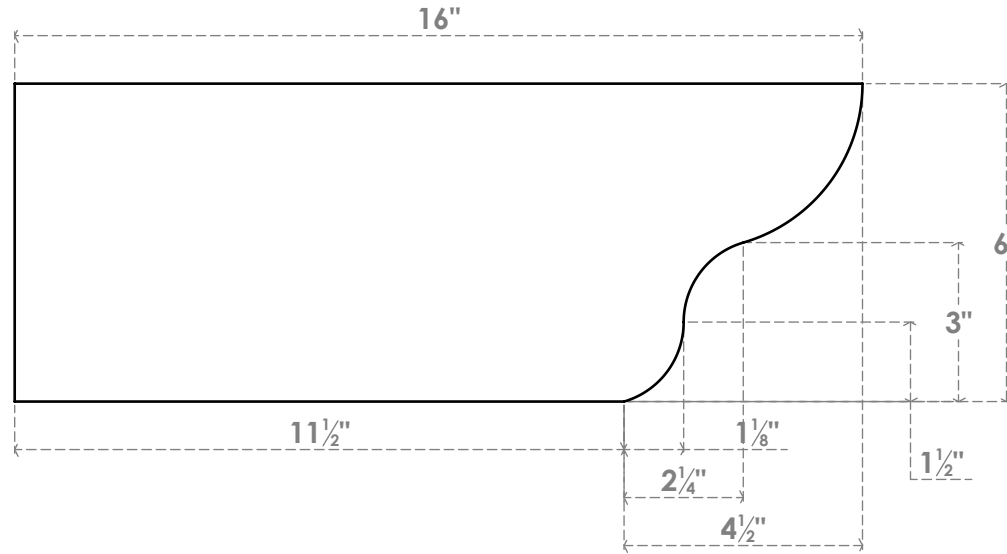

RFTP03X06X16GRN

3"W X 6"H X 16"L GREENSBORO ARCHITECTURAL GRADE PVC RAFTER TAIL

SIDE PROFILE

FRONT PROFILE

ISOMETRIC

EKENA MILLWORK
 2300 WEST MAIN ST.
 CLARKSVILLE, TX 75426
 TOLL FREE: 866-607-0453
 WWW.EKENAMILLWORK.COM